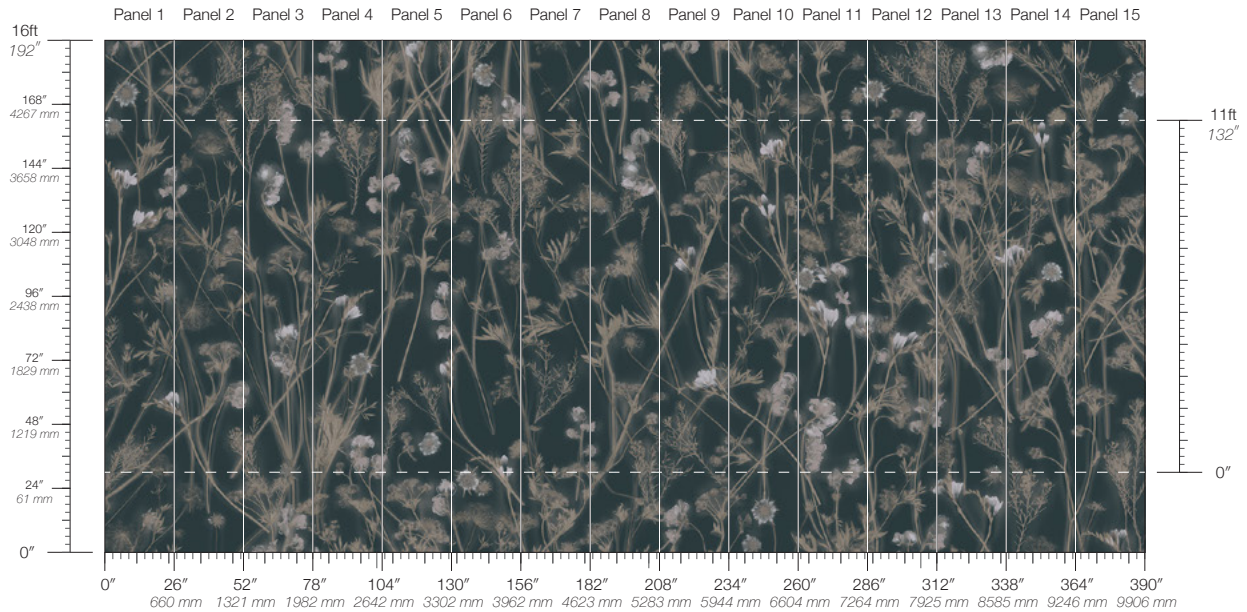

Sunprints Fern

Suitable for residential and some commercial projects

COLOR
Fern

STOCK
Made to order

MAINTENANCE
Water-based cleanser

CONTACT
sales@calicowallpaper.com
+1 718 243 1705
57 Lispenard Street
New York, NY 10013 USA

ITEM
6403

LEAD TIME
4 weeks to print

ENVIRONMENTAL
FSC Certified Content

CONTENT
Clay-Coated Paper

MINIMUM
1 panel

SPECS
100% Cellulose face
Non-woven backing
7.1 oz per linear yard
117 g per linear meter
Smooth surface texture

DISCLAIMER
Refer to our website to see the full mural artwork. Reference the physical sample for color and texture. Panel maps represent mural artwork only.

PANEL WIDTH
26" / 661 mm trimmed

PRICE
Available upon request

PANEL HEIGHT
132" / 3353 mm standard
192" / 4877 mm extended

ORIGIN
USA

TESTING
(US) ASTM E84 Adhered Class A

REPEAT
Non-repeating

DETAILS
Custom options available