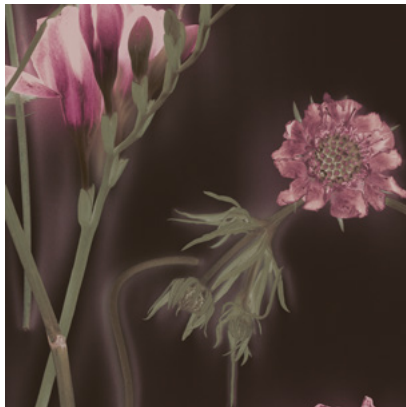

# SUNPRINTS

Tear Sheet

Sunprints reveals the radiant alchemy of wildflowers in sunlit moments.

BLUEBELL

CHARM

FERN

FREESIA

GRAIN

SEPIA

SERENE

SPROUT